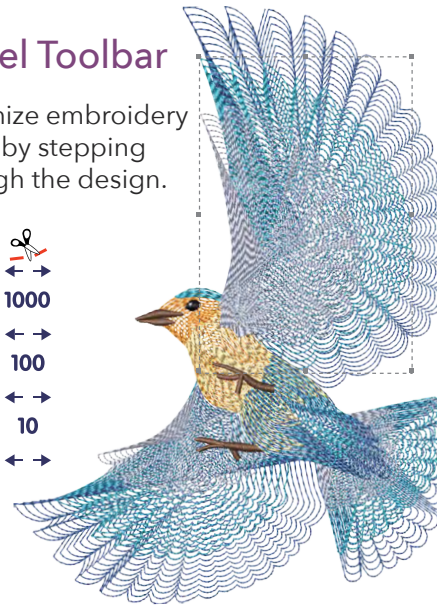

Thread Charts and Colorways

Pre-installed popular industry thread charts.

Create and save multiple colorways.

Automatically match design color to threads.

Quality Assurance Tools

Travel Toolbar

Optimize embroidery paths by stepping through the design.

Bluebird designed with Spiral Fills

Travel through your embroidery design by **Object**, **Segment**, **Color**, **Function**, **Trim** or **Stitch-By-Stitch**.

Accordion Spacing

Spacing between dense and open stitch, producing a graduated shading effect that's time-consuming to achieve manually.

Selection of NEW Stitch Types and Features

Spiral Fills

ENHANCED

Create true spirals in seconds and edit the density. Place the centre of the spiral either inside or outside the shape. Choose in/out or out/in stitch direction.