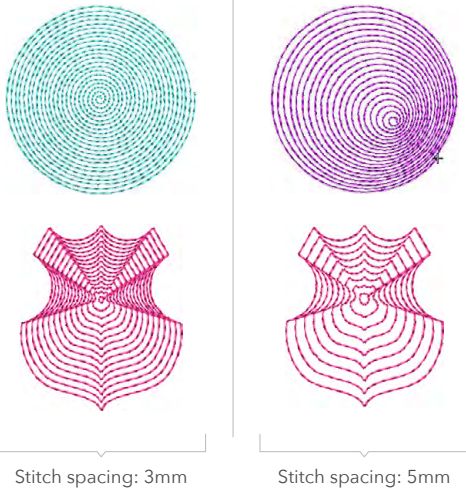

Thread Charts and Colorways

Pre-installed popular industry thread charts.

Create and save multiple colorways.

Automatically match design color to threads.

Quality Assurance Tools

Travel Toolbar

Optimize embroidery paths by stepping through the design.

Bluebird designed with Spiral Fills

Travel through your embroidery design by **Object**, **Segment**, **Color**, **Function**, **Trim** or **Stitch-By-Stitch**.

Accordion Spacing

Spacing between dense and open stitch, producing a graduated shading effect that's time-consuming to achieve manually.

Selection of NEW Stitch Types and Features

Spiral Fills

ENHANCED

Create true spirals in seconds and edit the density. Place the centre of the spiral either inside or outside the shape. Choose in/out or out/in stitch direction.

Contour Stitch

An effect that follows the shape of an object and creates a curved effect adding a sense of movement.

Photo Flash

Traditionally used to transform black-and-white photographic images into realistic embroidery designs quickly.