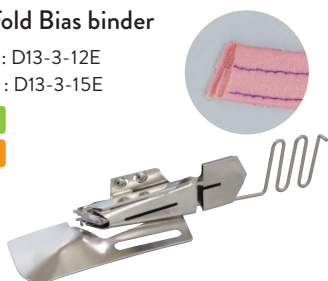

10/36mm : D13-4-10E

12/42mm : D13-4-12E

15/48mm : D13-4-15E

Combination

Cover stitch

Single fold Bias binder

12/32mm : D13-3-12E

15/40mm : D13-3-15E

Combination

Cover stitch

Double fold Bias binder

36mm : B042IS02A

28mm : B042IS03A

Combination

Cover stitch

Sashiko