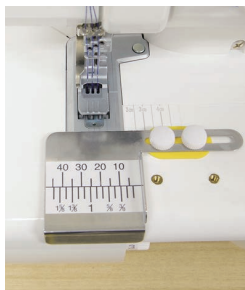

Fabric guide

B0420S01A

Cover stitch