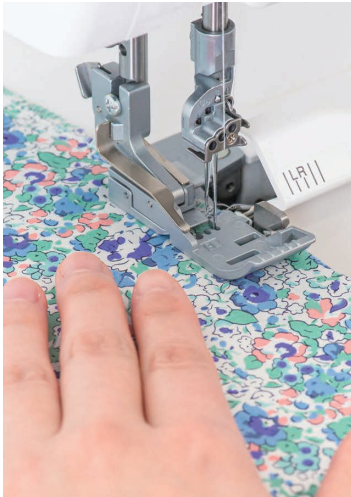

baby lock

ACCESSORIES CATALOGUE

Explore your ideal overlock style !

Table of contents

Foot & Guide P3-7

Combination

- Serger Accessory Feet Package
- Beading foot
- Piping foot 3mm / 5mm
- Blind Hemming foot
- Shirring foot
- Elastic foot
- Lace Applicator foot
- Pintucking foot
- Clear foot
- Curving foot
- Curving foot (Clear)
- Teflon flat sole foot
- Open toe foot
- Gather foot
- Cover stitch foot
- Fabric guide