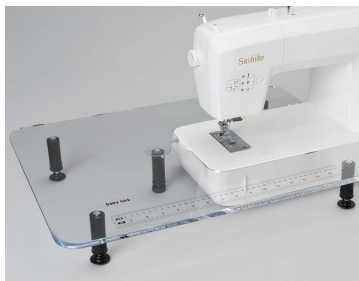

CT-3

Applicable machine

Sashiko